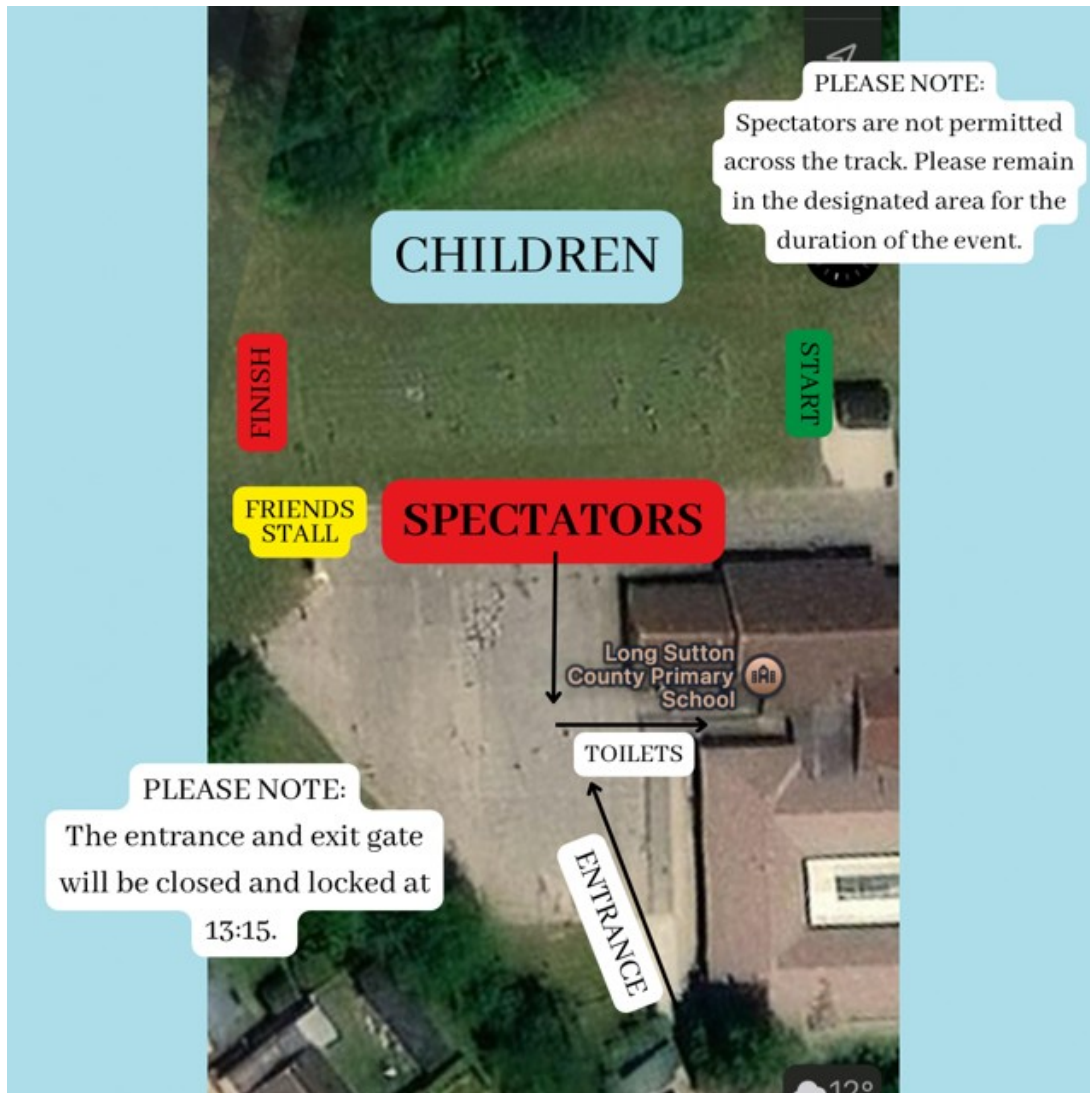

Additional Information

FRIENDS of Long Sutton will be available for spectators to purchase refreshments!

We respectfully request spectators do not sit at either end of the track where children will start and finish.

Please remain in the allocated spectator area marked out on the playground with rope.

Please ensure you bring along your loud positive cheers to support the children racing! We are looking forward to a competitive, fun-filled day!

PLEASE NOTE!

The KS2 entrance gate will be closed and locked at 1:15pm and will be opened again once sports day has ended.

There will be no entry to or from the school site during this time unless in exceptional circumstances.

A polite reminder that our school is a non-smoking and a non-vaping site.

**No Smoking
or Vaping**